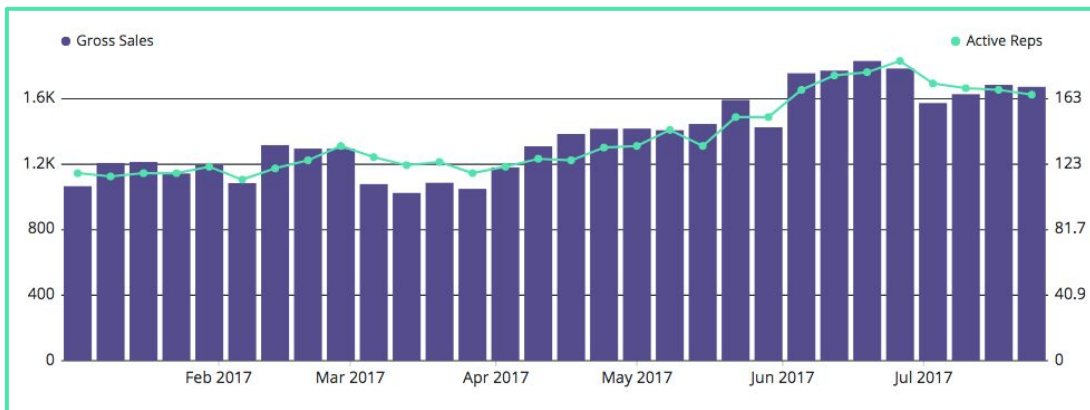

2017 YTD

Taking a BIG Step

41,649 New Members Enrolled

January 5,013 || 165 reps

February 4,967 || 160 reps

March 4,971 || 168 reps

April 5,411 || 164 reps

May 6,472 || 190 reps

June 7,678 || 233 reps

July 7,137 || 221 reps

New Jersey | 13,694

Pennsylvania | 14,065

Maryland | 7,033

Massachusetts | 5,969

Ohio | 586